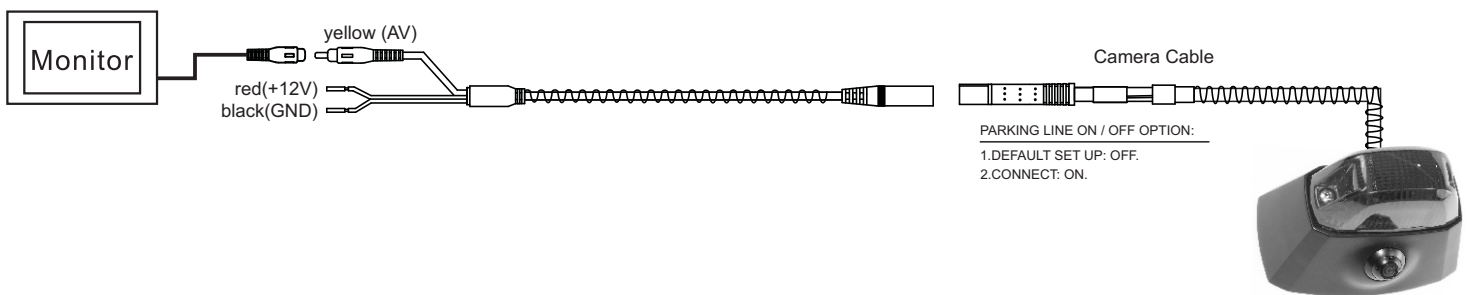

## Product specification

 <p><b>PRO-MASTER</b></p>	Current Consumption	MAX: 60mA
	Sensor	Supper COMS-CMD-III
	Resolution (TV LINES)	580
	View Angle	170° (Diagonal)
	Effective Pixels	762*504
	TV System	NTSC,Colorful
	Parking Line Option On/Off Support	Yes
	Minimum illumination	0.1 Lux
	Working Voltage	DC9-16V
	Water Proof	IP67-IP68
Operating Temperature	-30°C to +75°C	